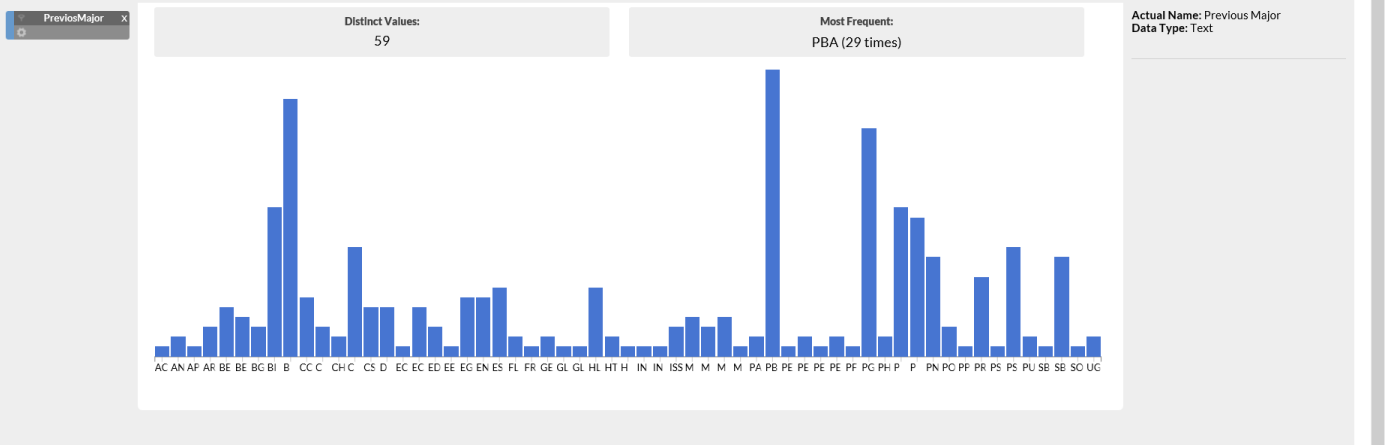

Academic Major

Logi Vision interface showing the 'AcademicMajor_test' dataset with 297 records. The browser address bar shows the URL: <https://trial1-vision.logianalytics.com/VirginiaTech_Major_Raymond_4105/Vision/Thi...>

PreviousMajor Profile