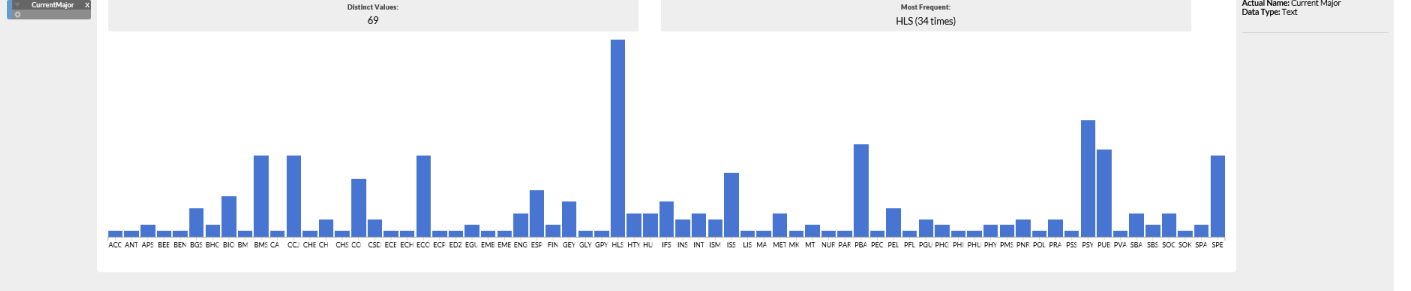

CurrentMajor Profile