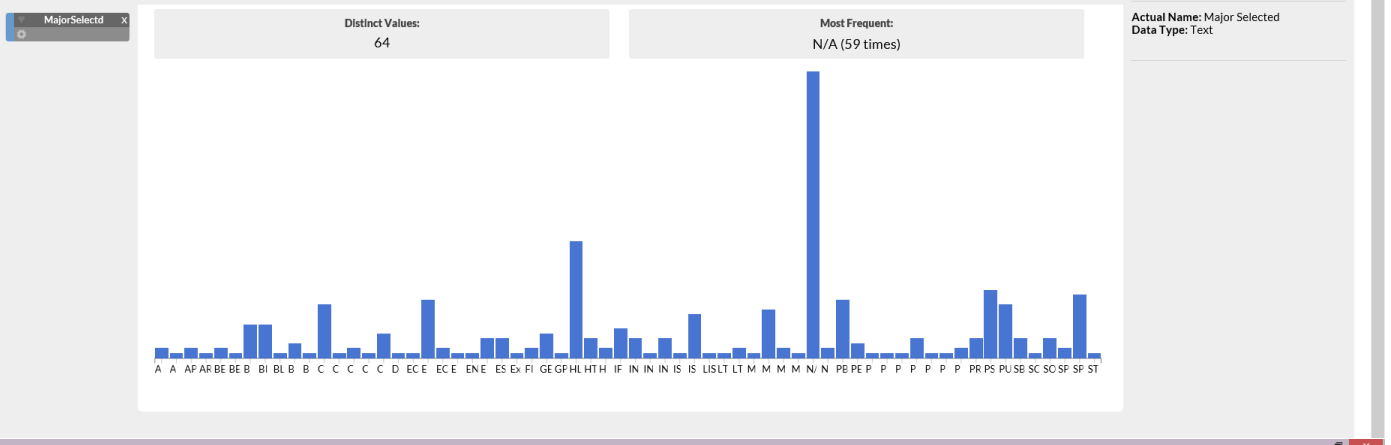

MajorSelectd Profile